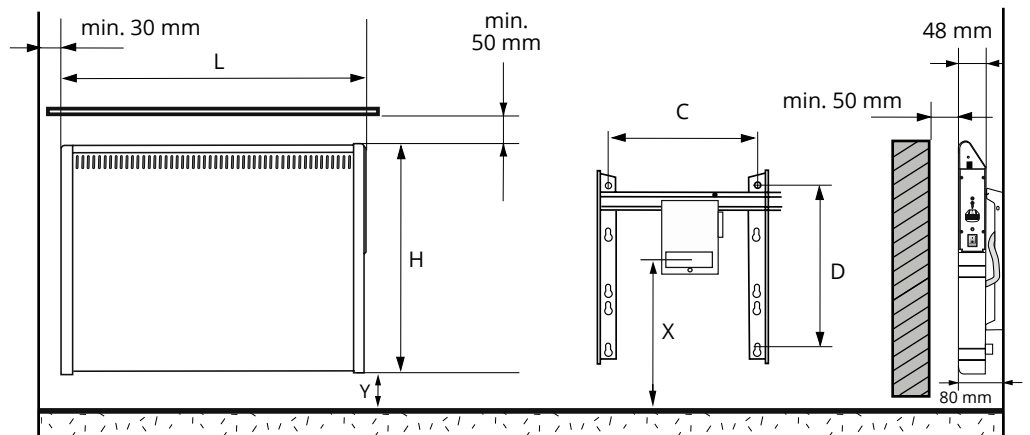

Type	GTIN	Power	Length L (mm)	Height H (mm)	Wall bracket			
					C (mm)	D (mm)	X (mm)	Y (mm)
Roti heaters								
ROTI1-BT	6438100339173	150W	300	400	100	280	200...270	170
ROTI3-BT	6438100339180	350W	500	400	225	280	200...270	170
ROTI5-BT	6438100339197	500W	810	400	300	280	200...270	170
ROTI7-BT	6438100339203	700W	1100	400	600	280	200...270	170

Power/W	Heated area (m²) with a rated power of			Heated volume (m³)		
	15W (m³)	25W (m³)	35W (m³)	15W (m³)	25W (m³)	35W (m³)
150	4	2	2	10	6	4
350	9	6	4	23	14	10
500	13	8	6	33	20	14
700	19	11	8	47	28	20