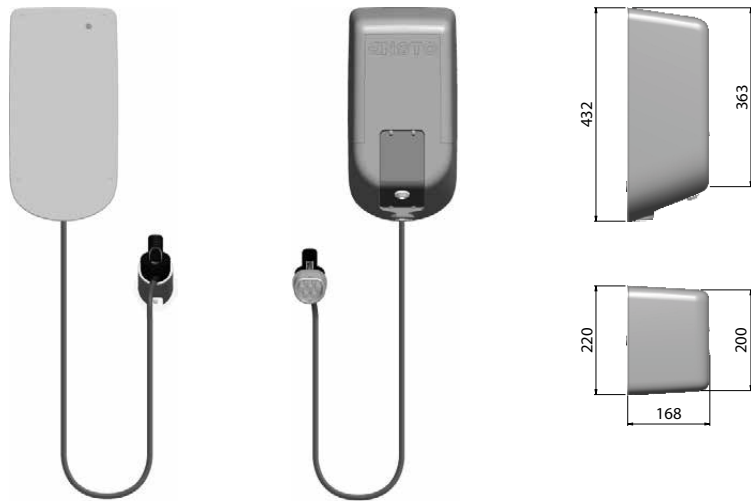

It's tough

The full metal structure of Ensto eFiller guarantees durability for both the weather (IP44) and external impacts (IK10).

It's easy to use

Ensto eFiller is a simple home charging solution. It has a fixed charging cable, which is effortless to handle and store. A separate charging plug holder can be installed to the most convenient spot on your wall.

EVH050.02H

EVH050.02H

Structure

- › Body: cast aluminium
- › Front panel: stainless steel
- › Fixed charging cable 4,5 m
- › IP44
- › IK10
- › Ambient temperature range -30...+50 °C

Installation

- › Fixing to wall
- › Plug holder for charging cable